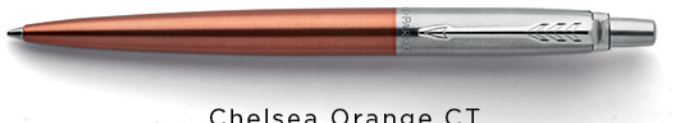

Chelsea Orange CT

Expertly crafted iconic stainless steel body, complimented by a high-shine stainless steel arrowhead clip. Packaged in a Parker gift box or hangsell.

Available in