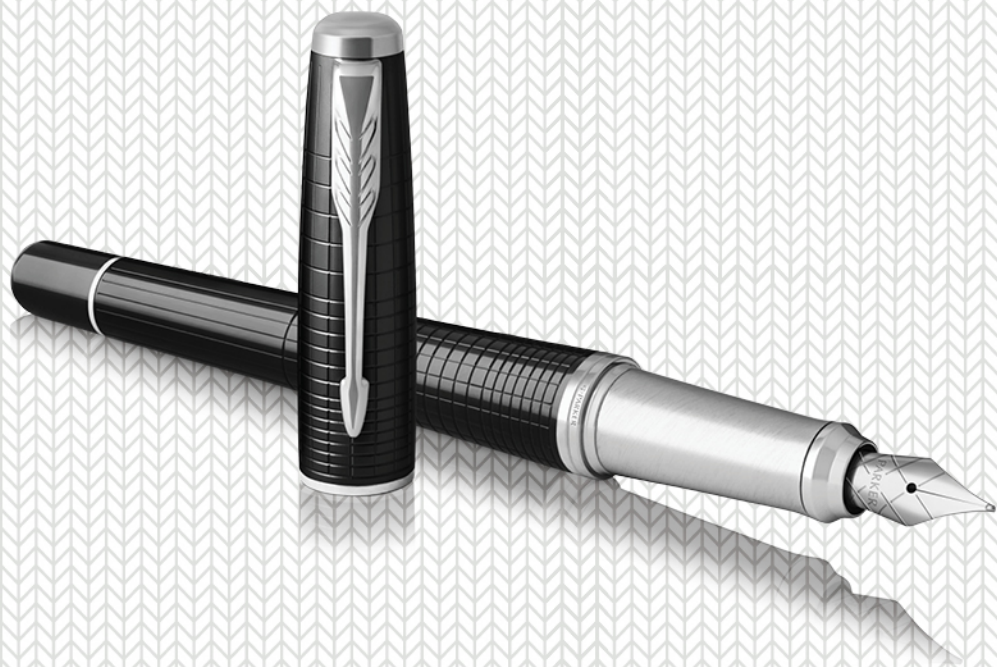

URBAN

Distinctive style with remarkable performance.

The eye-catching Urban takes over a century of Parker tradition into dynamic new territory. With its curved design and range of finishes, it was crafted to compliment personal style and elevate the confidence behind every word.