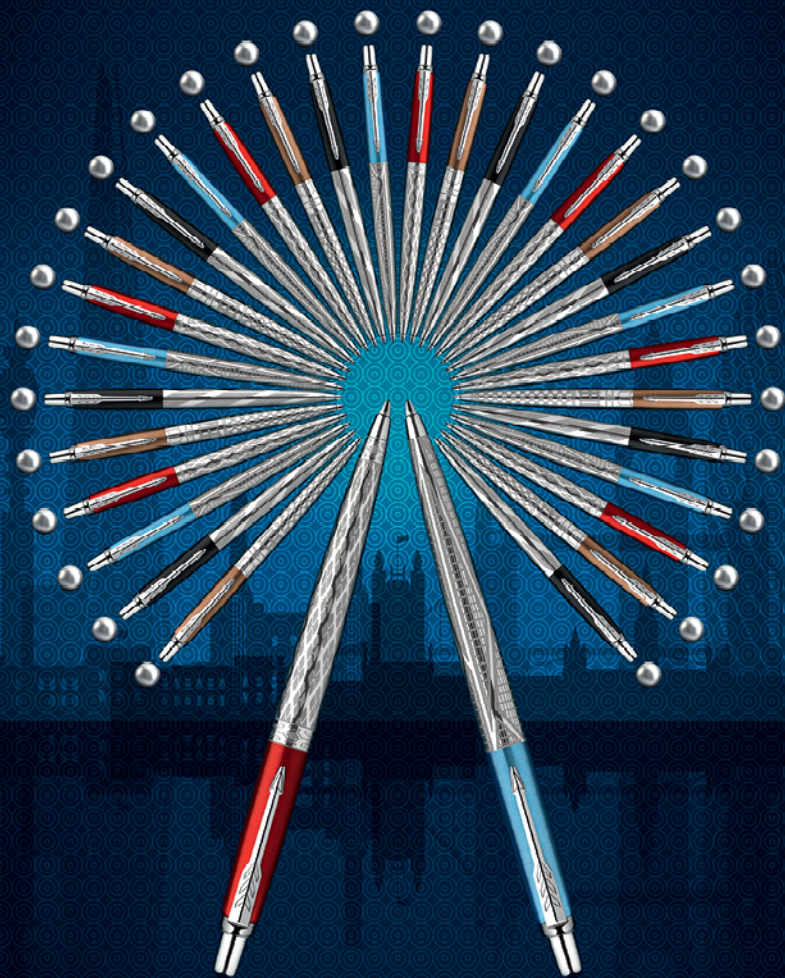

Pens included: Jotter fountain pen and ballpoint pen

Available in

JOTTER SPECIAL EDITION

Inspiration is just a click away.

The Jotter special edition range takes its inspiration from the iconic London skyline.