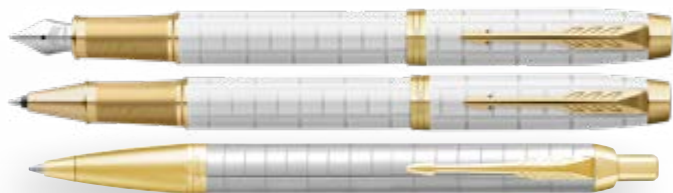

Available in

Pearl GT

At once smart, polished and professional, the Parker IM Premium is an ideal partner with unlimited potential. The sleek tapered shape pairs seamlessly with the elegant pearl and gold finish and asymmetrical square pattern, making it a striking personal statement as well as a memorable gift.