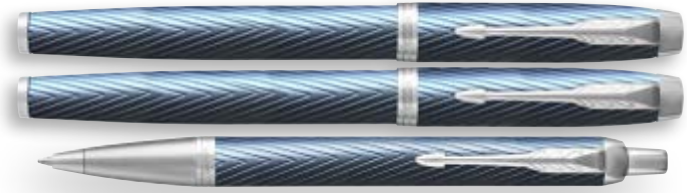

NEW Light Blue CT

Glossy black lacquer complemented with chrome finish trims.
Packaged in a Parker gift box.

Available in